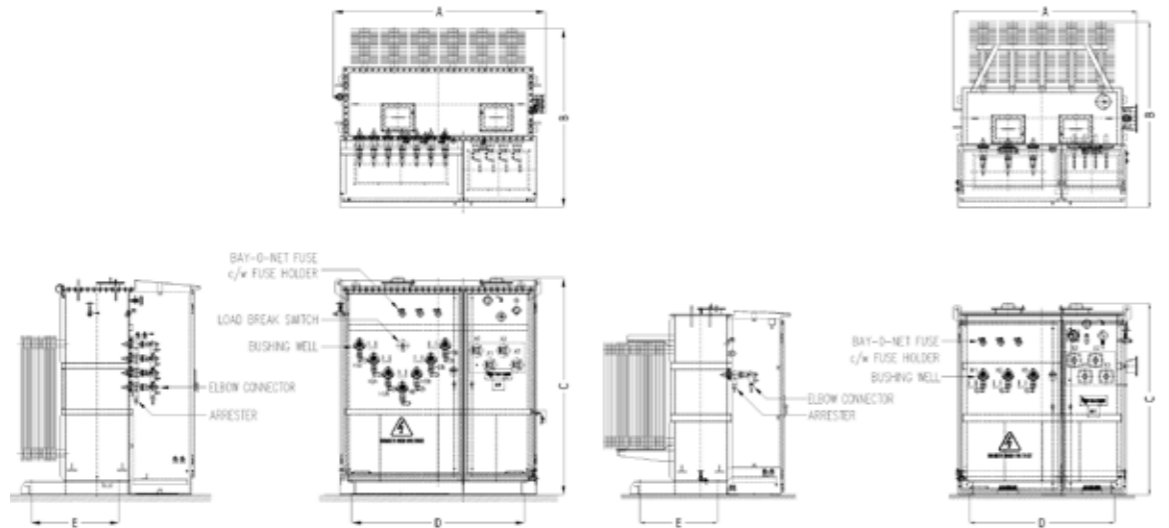

- Bayonet fuse
- Current limiting switch

And in case of loop feed design:

- Loadbreak switch, and
- Sectionalizing switch.

- SPECIAL PARTS PAD MOUNTED TRANSFORMER
1. BAY-O-NET FUSE c/w FUSE HOLDER
 2. LOAD BREAK SWITCH
 3. BUSHING WELL c/w INSERT ELBOW CONNECTOR & ARRESTER
 4. LIMITING CURRENT SWITCH (IN THE TANK)

STANDARD OF LOSSES, DIMENSIONS AND WEIGHTS
PAD MOUNTED TRANSFORMER (LOOP FEED TYPE & RADIAL FEED TYPE)

Capacity kVA	Approx Dimension (mm)					Technical Parameters				Weight	
	A	B	C	D	E	No Load Losses (Watt)	Load Losses (Watt)	Total Losses (Watt)	Impedance (%)	Oil Weight (kgs)	Transformer Total Weight (kgs)
150	1930	1445	1765	1485	510	400	2000	2400	4.0	890	2220
225	2000	1425	1860	1590	610	480	2500	2980	4.0	970	2300
500	2130	1710	2060	1685	780	1100	5500	6600	4.0	1320	3220
750	2055	1875	2165	1590	770	1750	9100	10850	4.5	1250	4150
1000	2085	2155	2230	1620	875	2300	12100	14400	5.0	1370	4950
2000	2370	2004	2430	1935	985	3600	21000	24600	7.0	2650	7440
2500	2535	3040	3595	1935	1085	4000	25000	29000	7.0	2740	8750